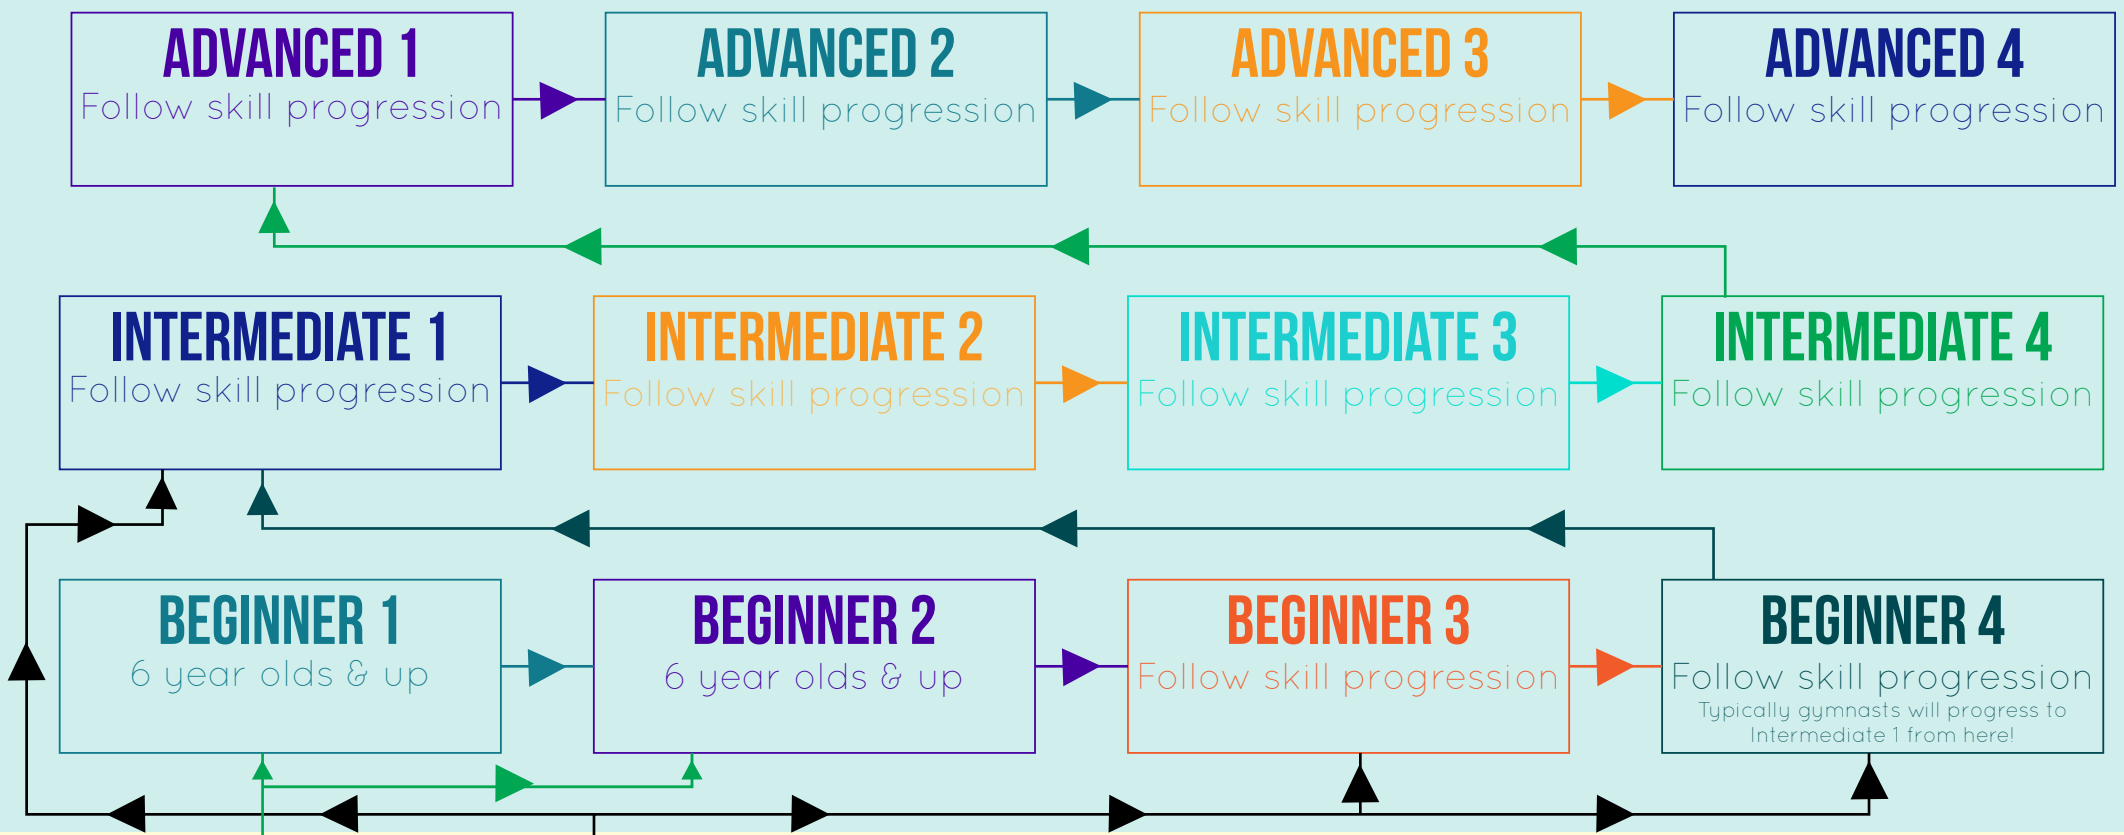

RECREATIONAL

PRESCHOOL

NINJA 6 TO 8 YEARS
Ninja Class for kids ages 6 to 8 years!

NINJA 9 TO 11 YEARS
Ninja Class for kids ages 9 to 11 years!

NINJA 12 TO 14 YEARS
Ninja Class for kids ages 12 to 14 years!

NINJA 15 TO 18 YEARS
Ninja Class for kids ages 15 to 18 years!

NINJA

4 & 5 YEAR OLDS
Parkour Class for kids ages 4 to 5 years!

BEGINNER
Parkour Class for 6 & Up!
EVERYONE BEGINS HERE!

INTERMEDIATE
Parkour class for kids who pass out of Beginner

ADVANCED
Parkour class for kids who pass out of Intermediate

PARKOUR

Everyone 6 years old and older begins in Beginner Parkour. They move up quickly, but this is the foundation class that teaches safety & terminology! Please note that all Parkour classes will be very mixed ages!