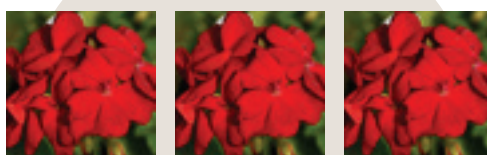

The Classic

GH5722 $20 | Sun/Part Sun

Plants in this trio are:

3 Calliope Dark Red Geraniums