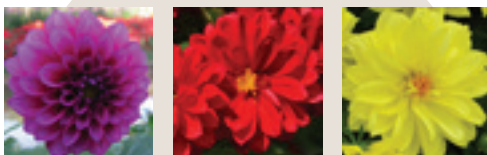

Dazzling Dahlias

GH5721 $20 | Sun/Part Sun

Plants in this trio are:

Grandalia Dark Rose
Grandalia Red
Grandalia Yellow