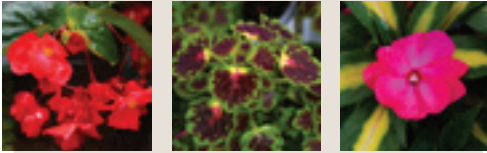

**3 PLANTS PER TRIO (4.75" POTS) - GROUPINGS ARE DESIGNED TO BE PLANTED TOGETHER FOR FUN, COLORFUL COMBINATIONS. PAIR WITH ITEMS FROM OUR 'THRILLER AND SPILLERS' SECTION TO COMPLETE YOUR COMBOS.**

**A Little Shady**