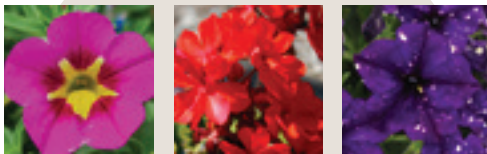

Bold and Beautiful

GH5726 $20 | Sun/Part Sun

Plants in this trio are:

Calibrachoa Bumble Bee Hot Pink
Geranium Mojo Orange
Petunia Headliner Violet Sky