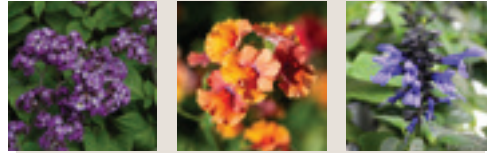

Bee Friends

GH5729 $20 | Sun/Part Sun

Plants in this trio are:

Heliotrope Fragrant Delight
Nemesia Nesia Tangerine
Salvia Black and Bloom