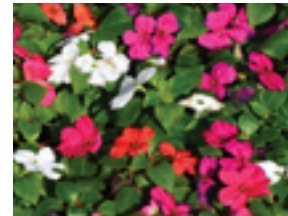

## ANNUAL BEDDING PLANTS = \$30<sup>00</sup> each

36 PLANTS PER FLAT. SOLD IN FULL FLATS ONLY.

**Alyssum White**  
GH1053 | Sun

**Begonia Green Leaf Mix**  
GH1090 | Part Sun/Shade

**Impatiens Mix**  
GH1360 | Shade